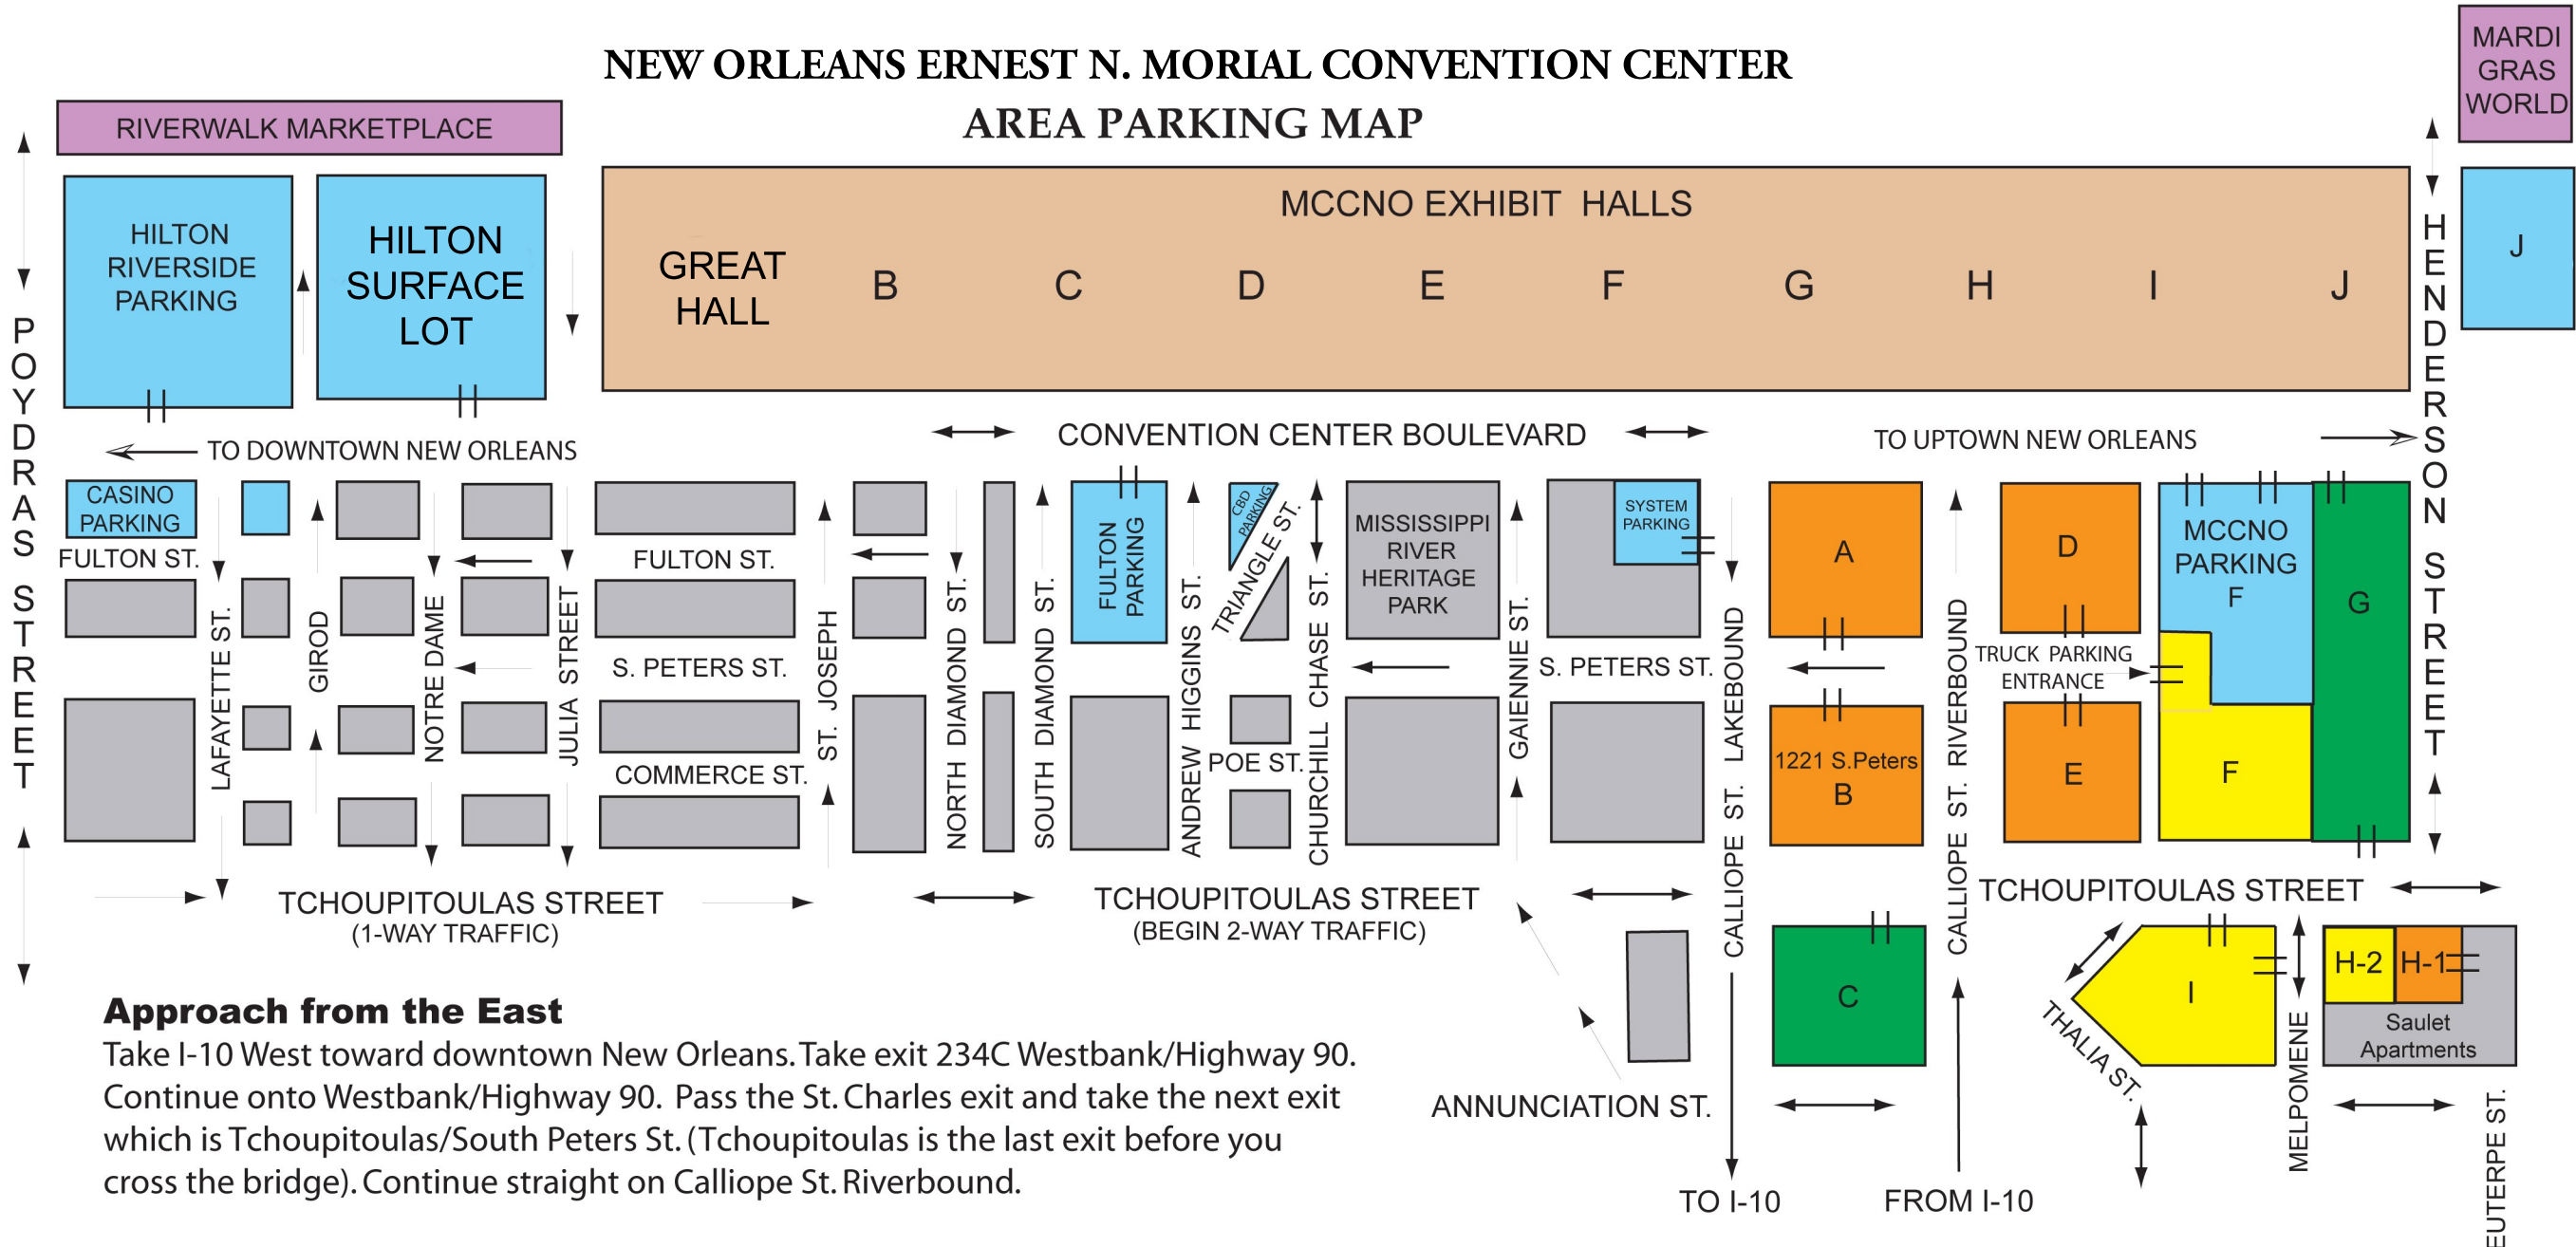

NEW ORLEANS ERNEST N. MORIAL CONVENTION CENTER AREA PARKING MAP

Approach from the East

Take I-10 West toward downtown New Orleans. Take exit 234C Westbank/Highway 90. Continue onto Westbank/Highway 90. Pass the St. Charles exit and take the next exit which is Tchoupitoulas/South Peters St. (Tchoupitoulas is the last exit before you cross the bridge). Continue straight on Calliope St. Riverbound.

Approach from the West

Take I-10 East towards Slidell/Downtown New Orleans. Merge right continuing on I-10. (DO NOT TAKE I-610 TOWARDS SLIDELL). Stay in the 2 left lanes and veer onto exit 234A on the left toward Westbank/Highway 90. (DO NOT REMAIN ON I-10 TOWARDS SLIDELL). Exit right at Tchoupitoulas/South Peters St. exit (Tchoupitoulas is the last exit before you cross the bridge). Continue straight on Calliope Street Riverbound.

- PUBLIC CAR PARKING
- TRUCK PARKING
- CAR / TRUCK - INTERCHANGEABLE PARKING
- OCCUPIED LOTS